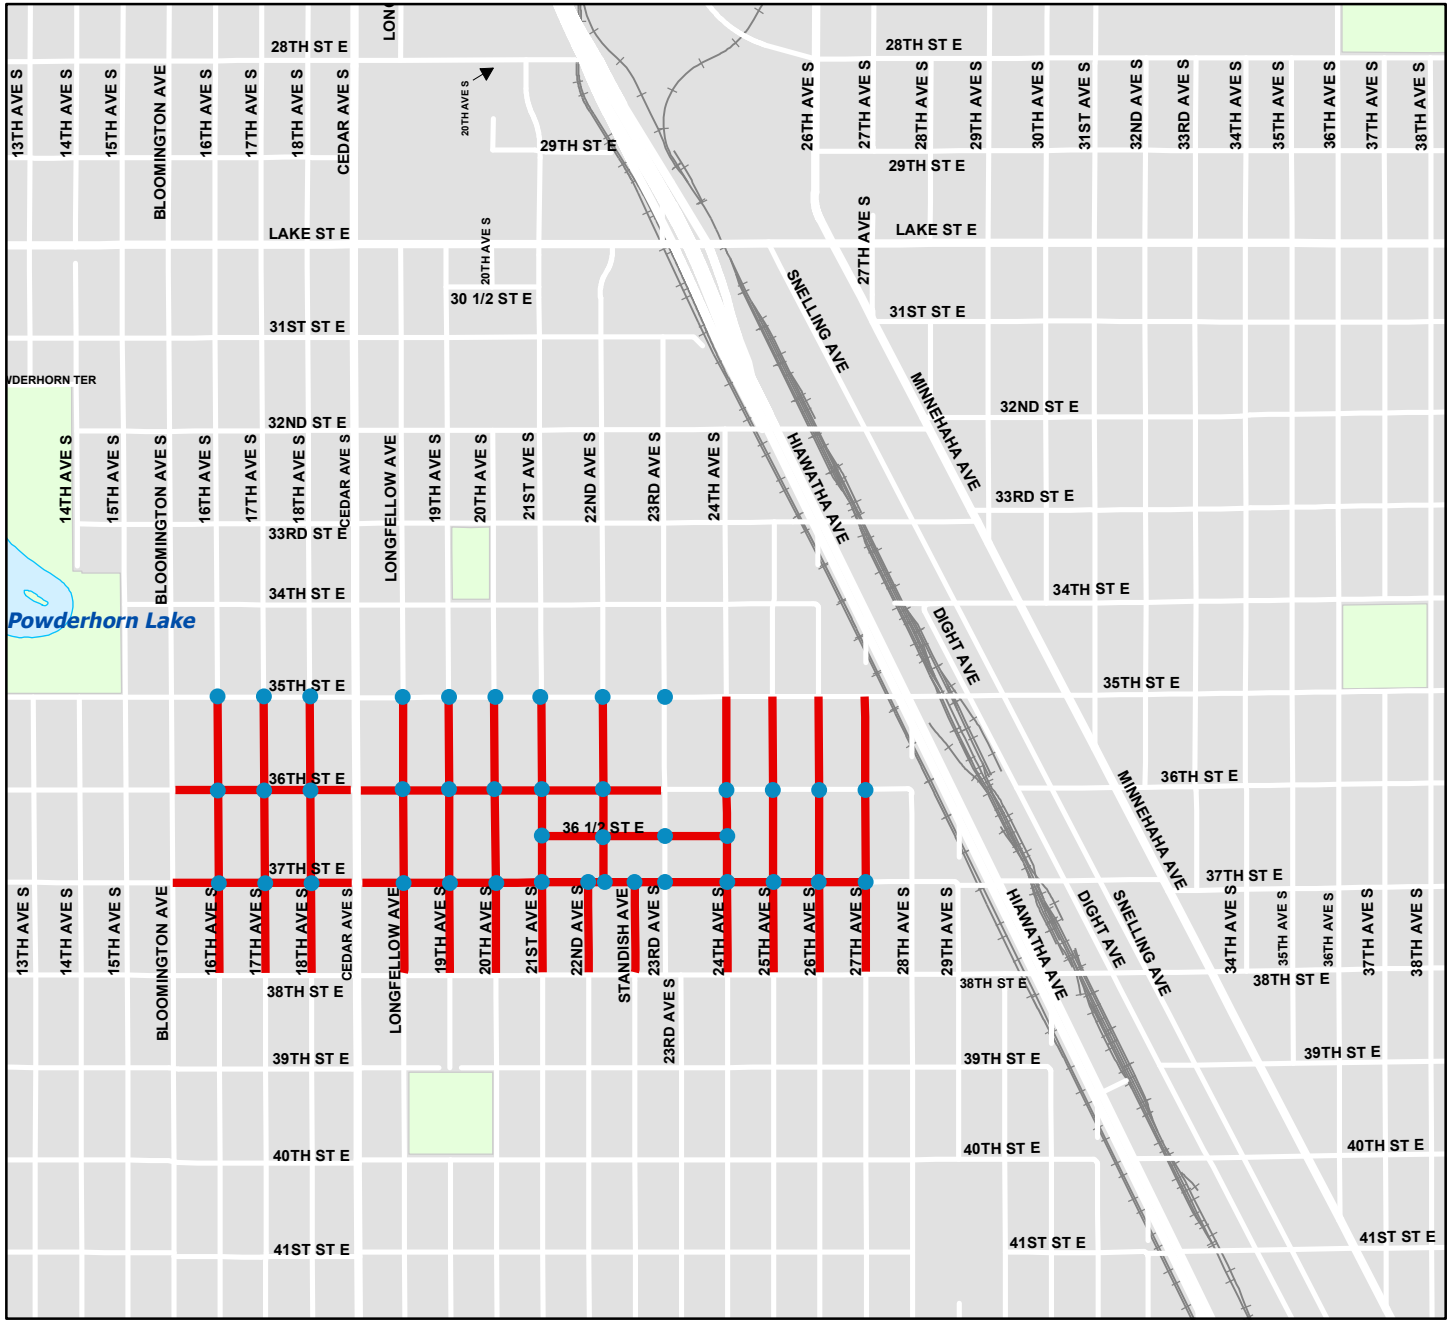

Folwell East & Northwest Residential

2023

- Project location
- ADA pedestrian ramp upgrade location

Updated July 21, 2021