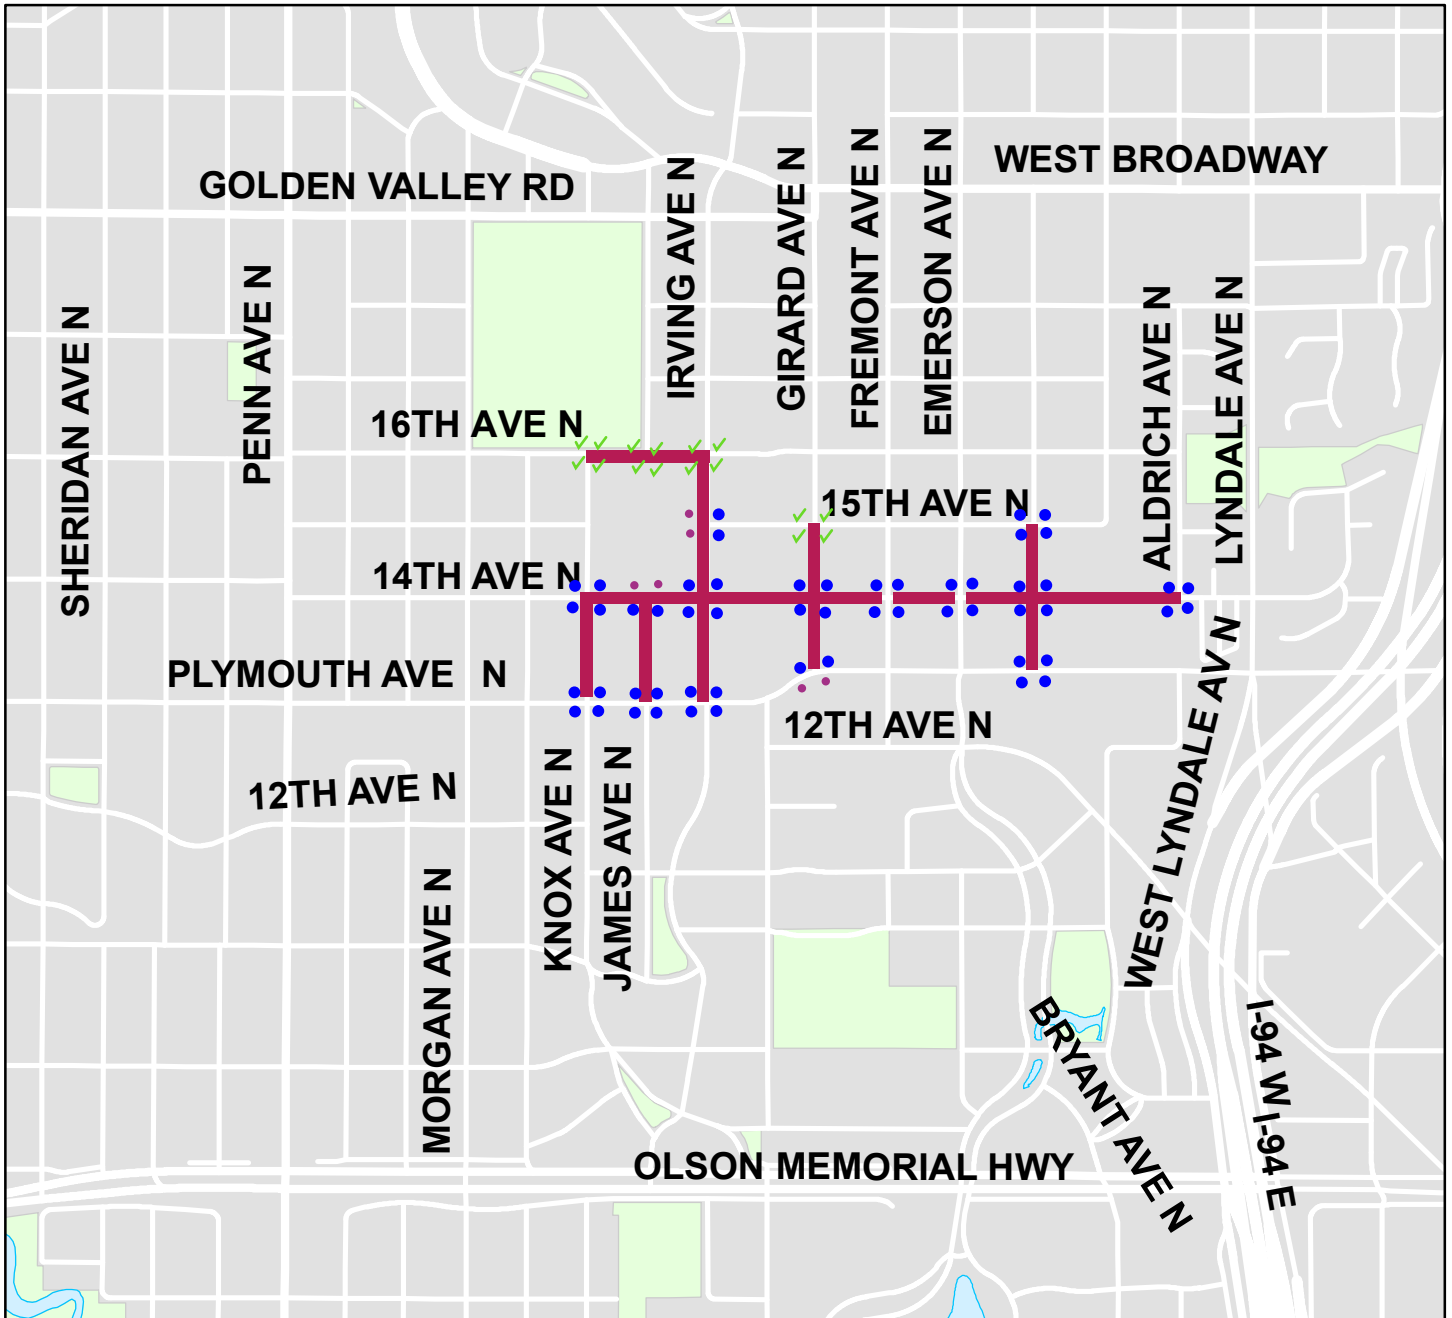

Near North Central Residential

Resurfacing 2024

-  Project location
-  = needs replaced
-  = compliant
-  = signaled

Updated July 18, 2022

-  = driveway - no ramp work
-  = Does not Exist - potential new ramp location