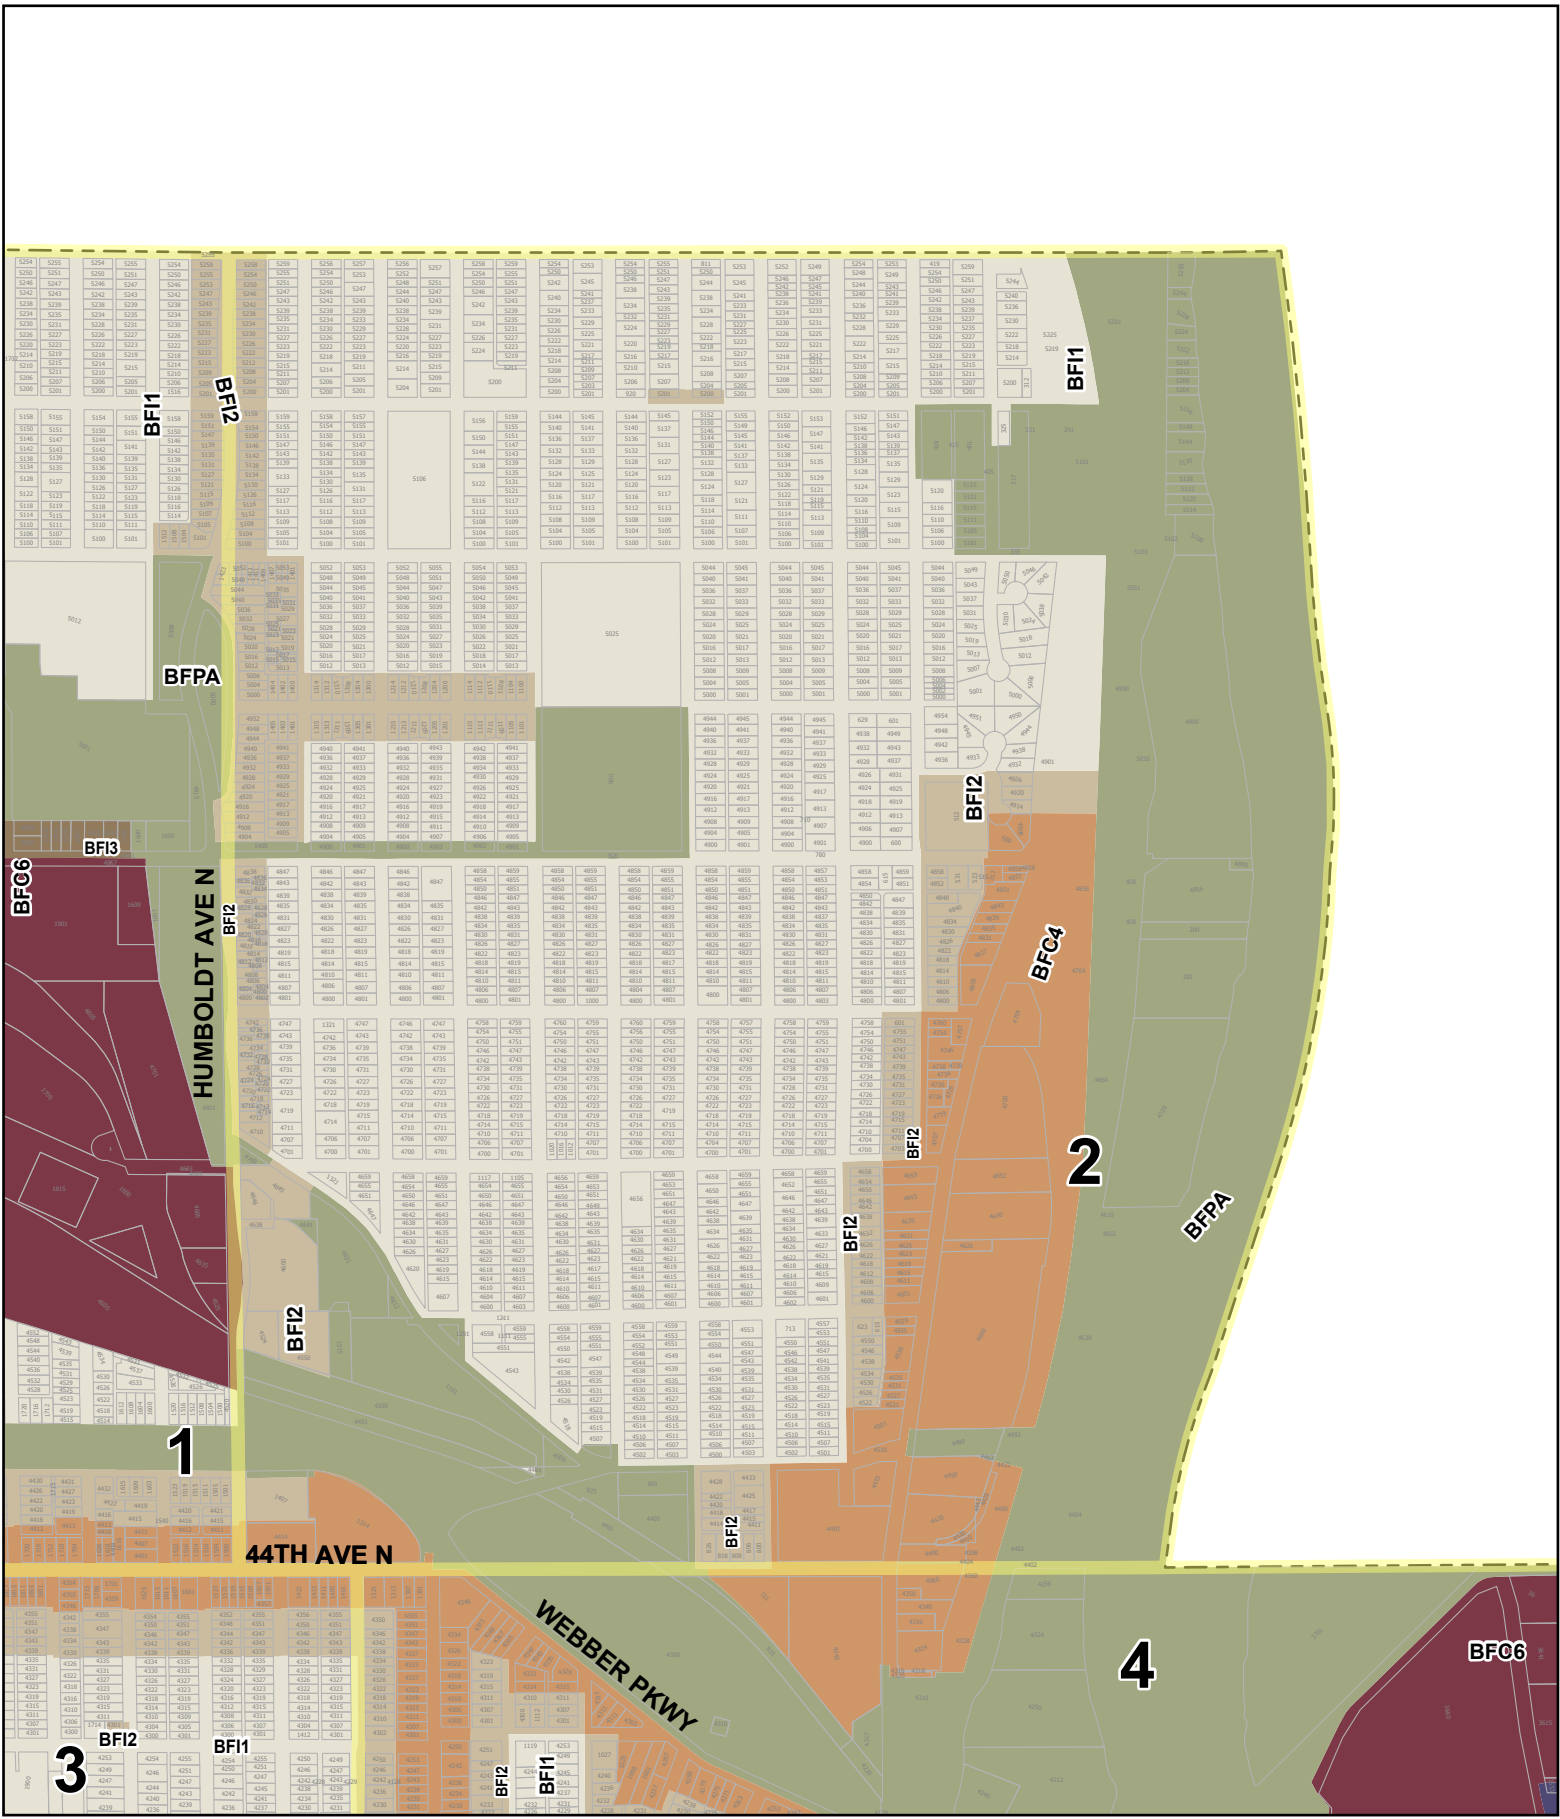

Built Form Overlay Zoning Plates

- BF11 Interior 1
- BFC3 Corridor 3
- BFT10 Transit 10
- BFT30 Transit 30
- BFPA Parks
- Parcels
- BF12 Interior 2
- BFC4 Corridor 4
- BFT15 Transit 15
- BFC50 Core 50
- Zoning Plate
- City Limits
- BF13 Interior 3
- BFC6 Corridor 6
- BFT20 Transit 20
- BFPR Production